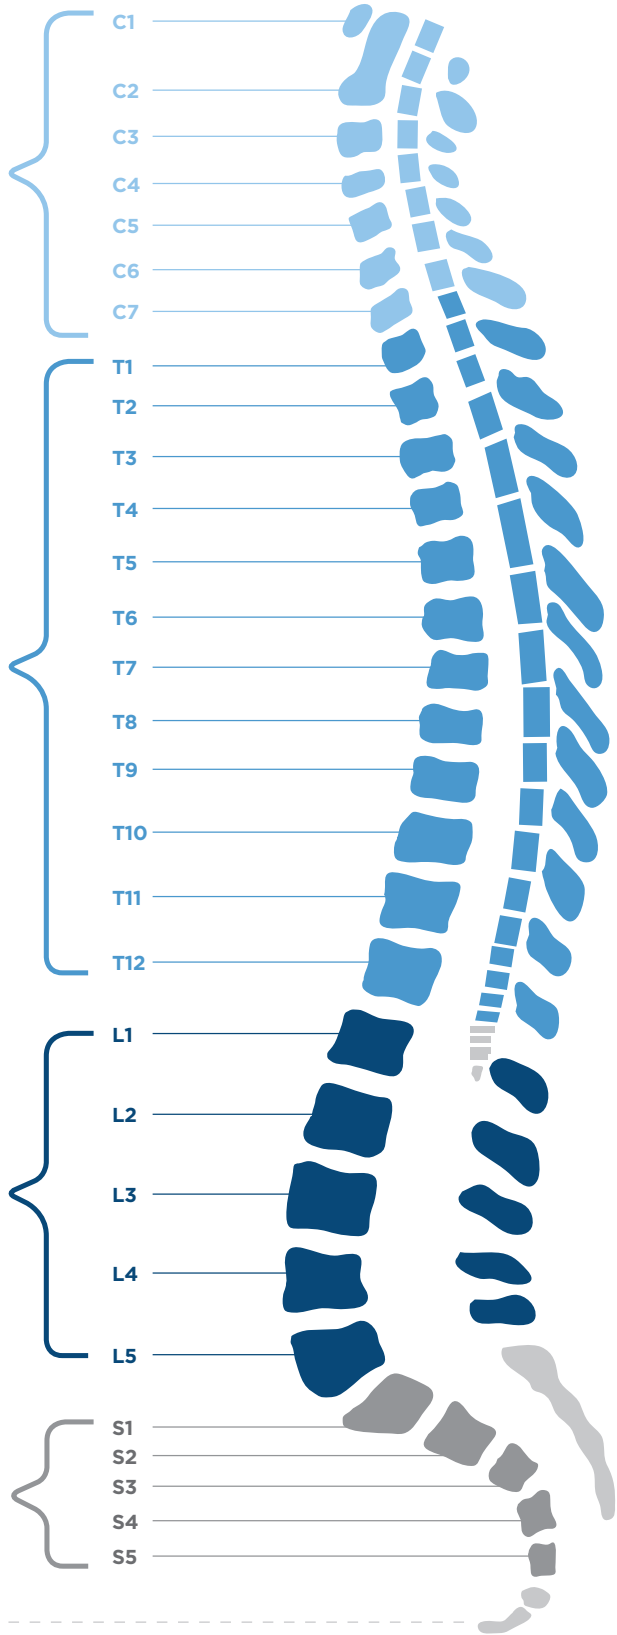

ANATOMY OF THE SPINE

CERVICAL SPINE: NECK

C1
C2
C3
C4
C5
C6
C7

THORACIC SPINE: MID BACK

T1
T2
T3
T4
T5
T6
T7
T8
T9
T10
T11
T12

LUMBAR SPINE: LOW BACK

L1
L2
L3
L4
L5

SACRUM: BOTTOM OF BACK

S1
S2
S3
S4
S5

COCCYX: TAILBONE

ANATOMY OF THE SPINE

THORACIC VERTEBRA: MID BACK

SIDE VIEW

THORACIC VERTEBRA: MID BACK

OVERHEAD VIEW